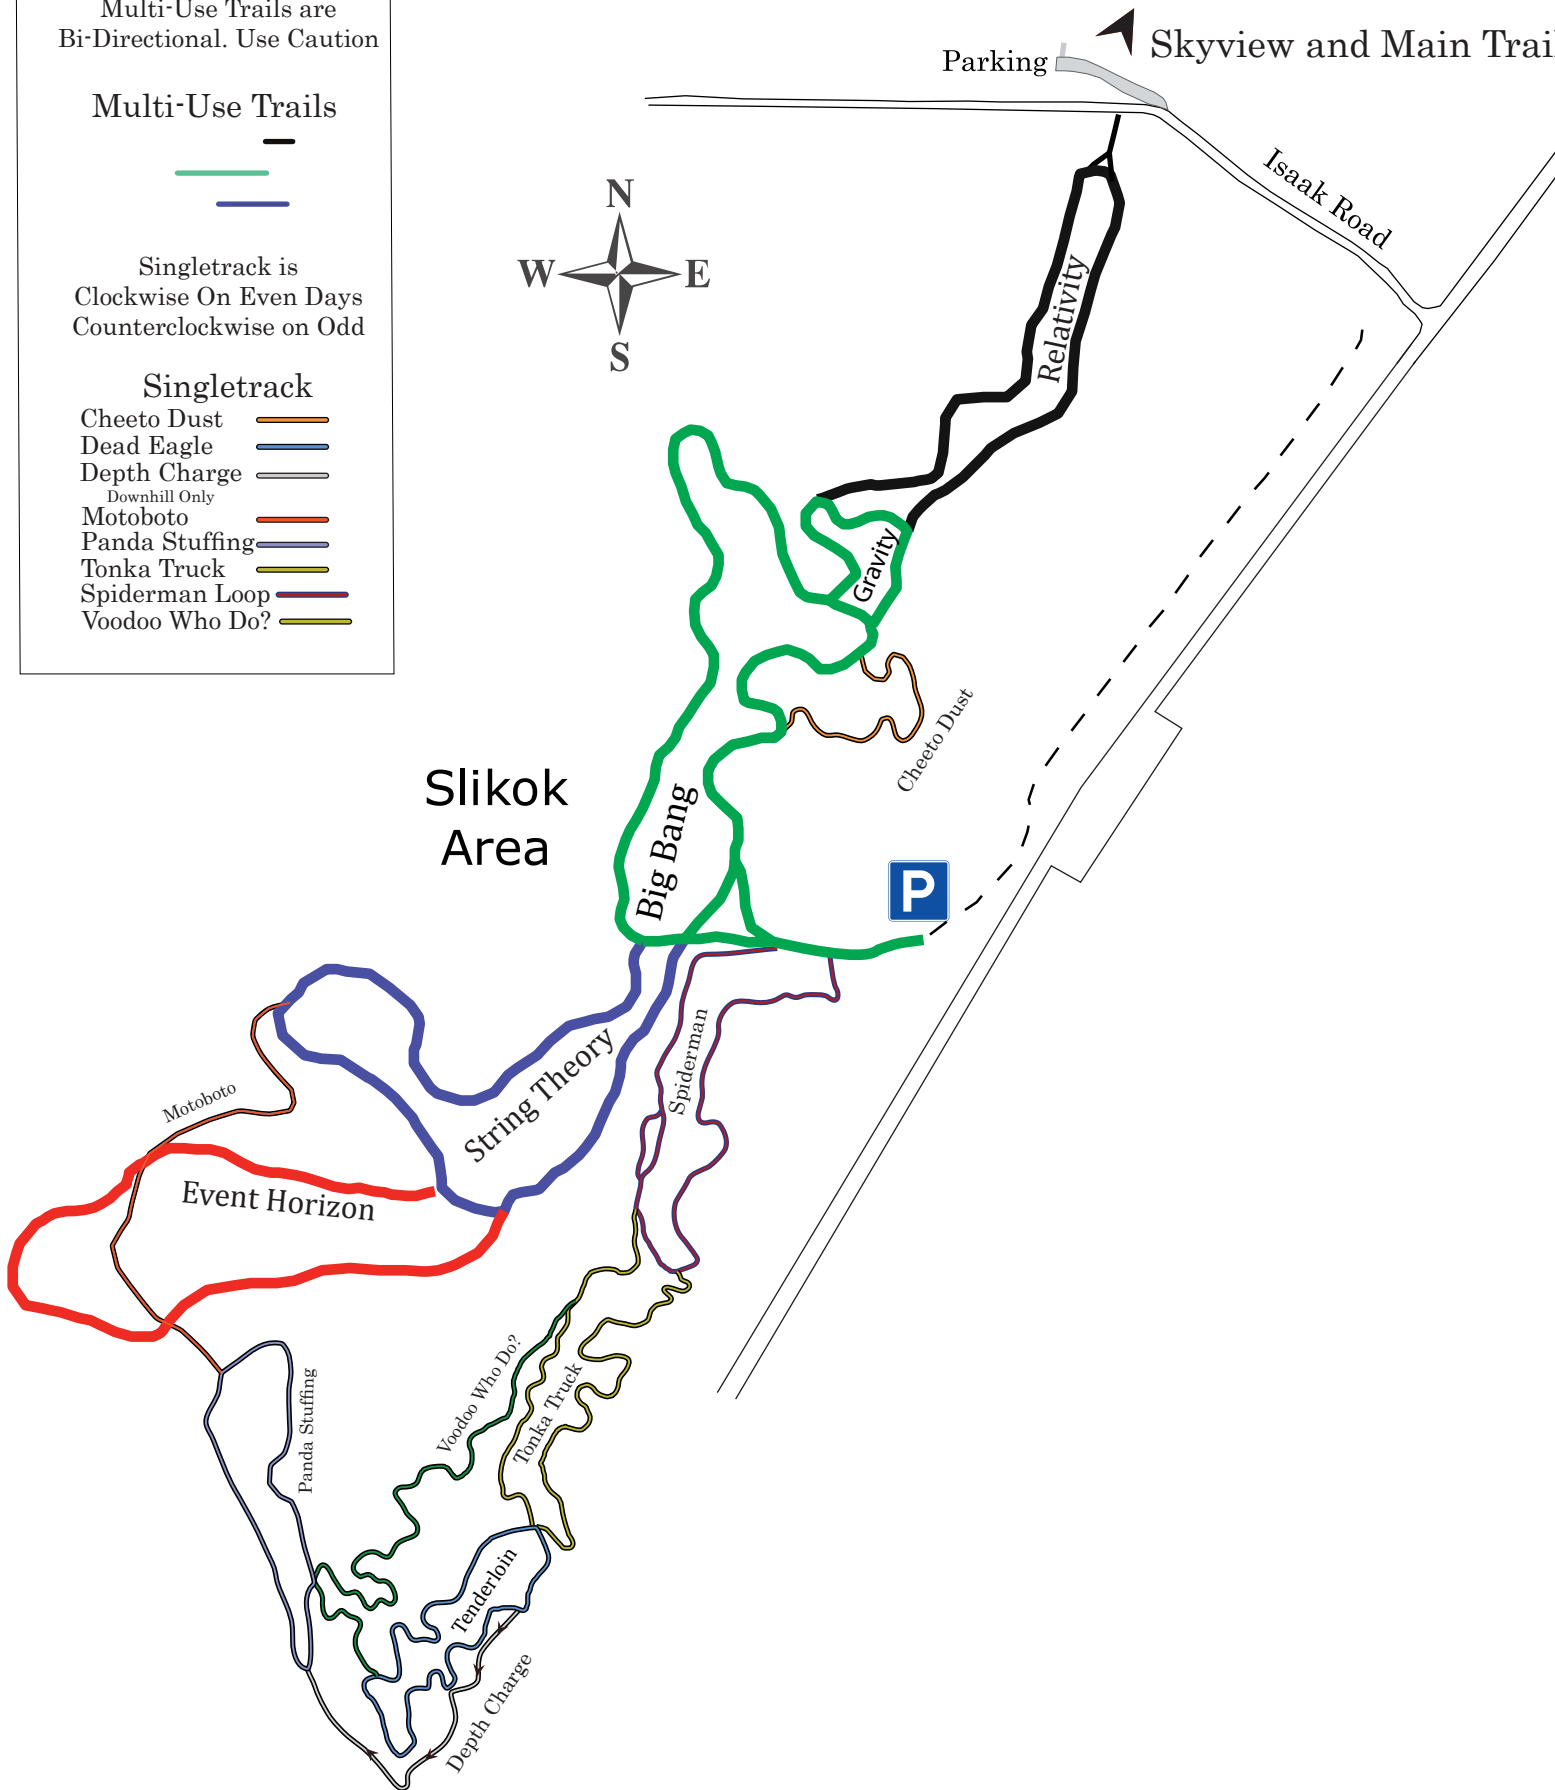

Scale: Meters

Legend
Multi-Use Trails are Bi-Directional. Use Caution

Multi-Use Trails

- Green
- Blue

Singletrack is
Clockwise On Even Days
Counterclockwise on Odd

Singletrack

- Cheeto Dust
- Dead Eagle
- Depth Charge
- Downhill Only
- Motoboto
- Panda Stuffing
- Tonka Truck
- Spiderman Loop
- Voodoo Who Do?

Parking

Skyview and Main Trail

Isaak Road

Slikok Area

Big Bang

Gravity

Cheeto Dust

Motoboto

Event Horizon

String Theory

Spiderman

Panda Stuffing

Voodoo Who Do?

Tonka Truck

Tenderloin

Depth Charge