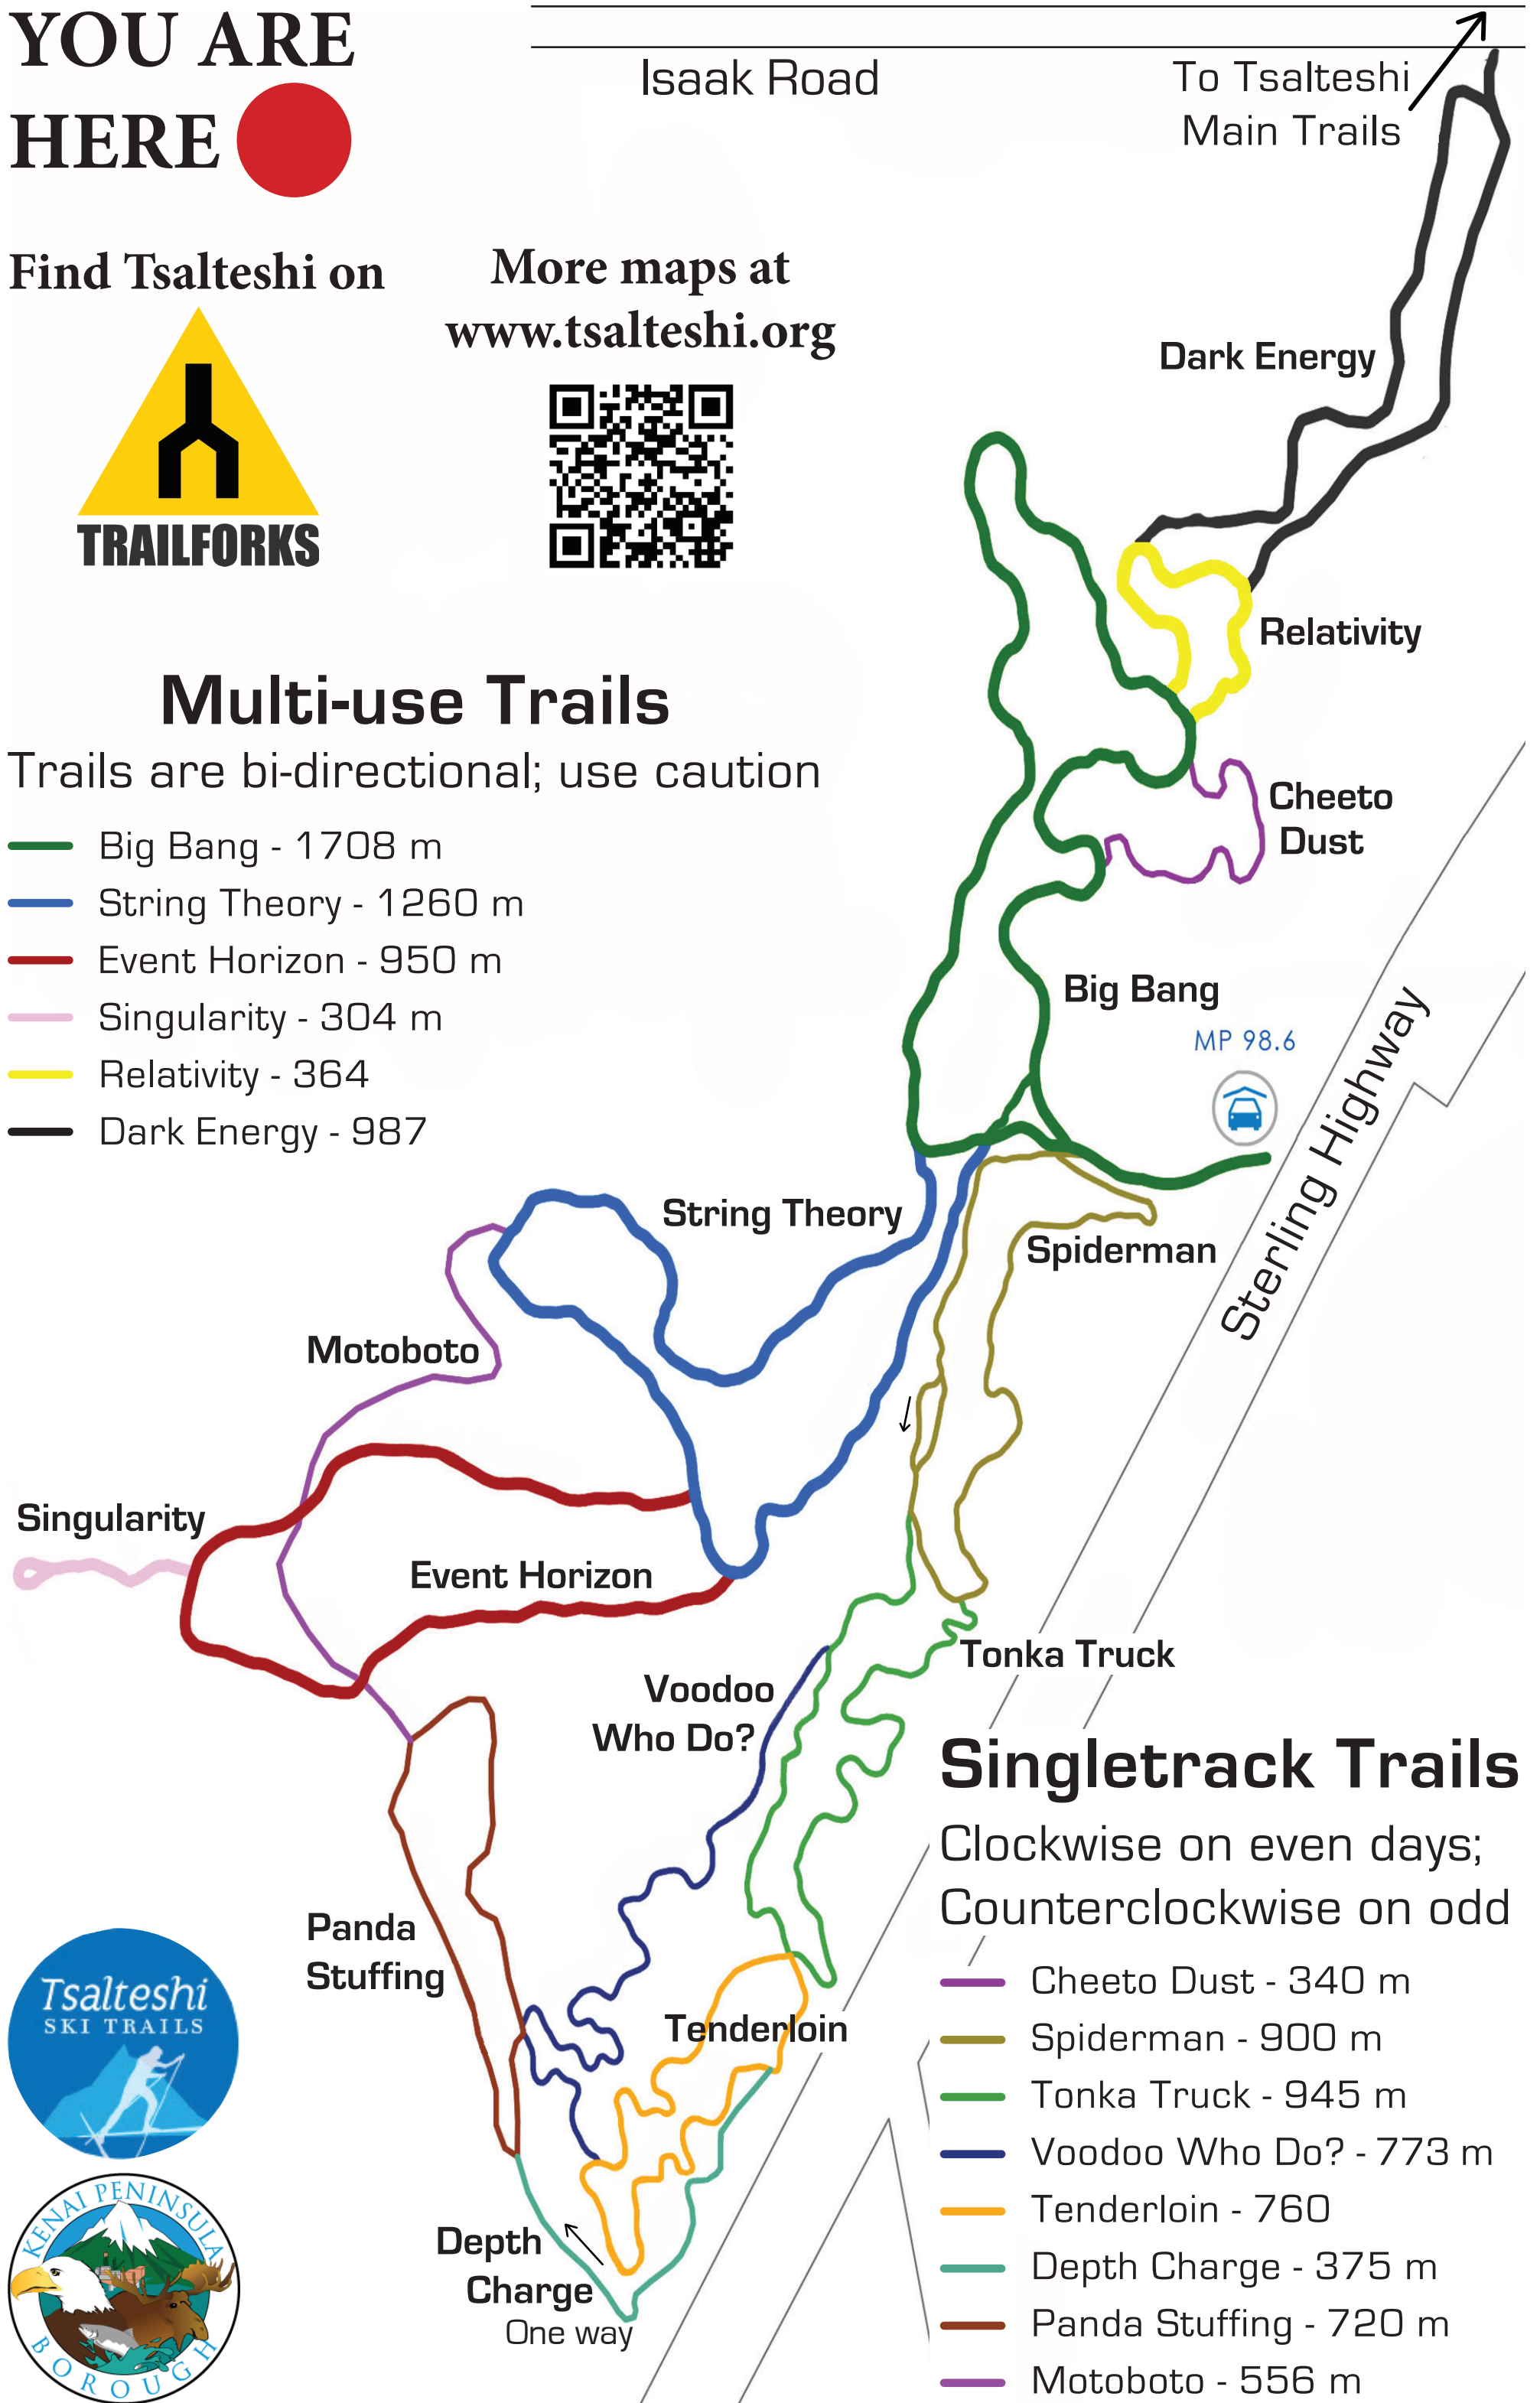

**YOU ARE  
HERE** ●

Find Tsalteshi on

More maps at  
[www.tsalteshi.org](http://www.tsalteshi.org)

## Multi-use Trails

Trails are bi-directional; use caution

- Big Bang - 1708 m
- String Theory - 1260 m
- Event Horizon - 950 m
- Singularity - 304 m
- Relativity - 364
- Dark Energy - 987

## Singletrack Trails

Clockwise on even days;  
Counterclockwise on odd

- Cheeto Dust - 340 m
- Spiderman - 900 m
- Tonka Truck - 945 m
- Voodoo Who Do? - 773 m
- Tenderloin - 760
- Depth Charge - 375 m
- Panda Stuffing - 720 m
- Motoboto - 556 m